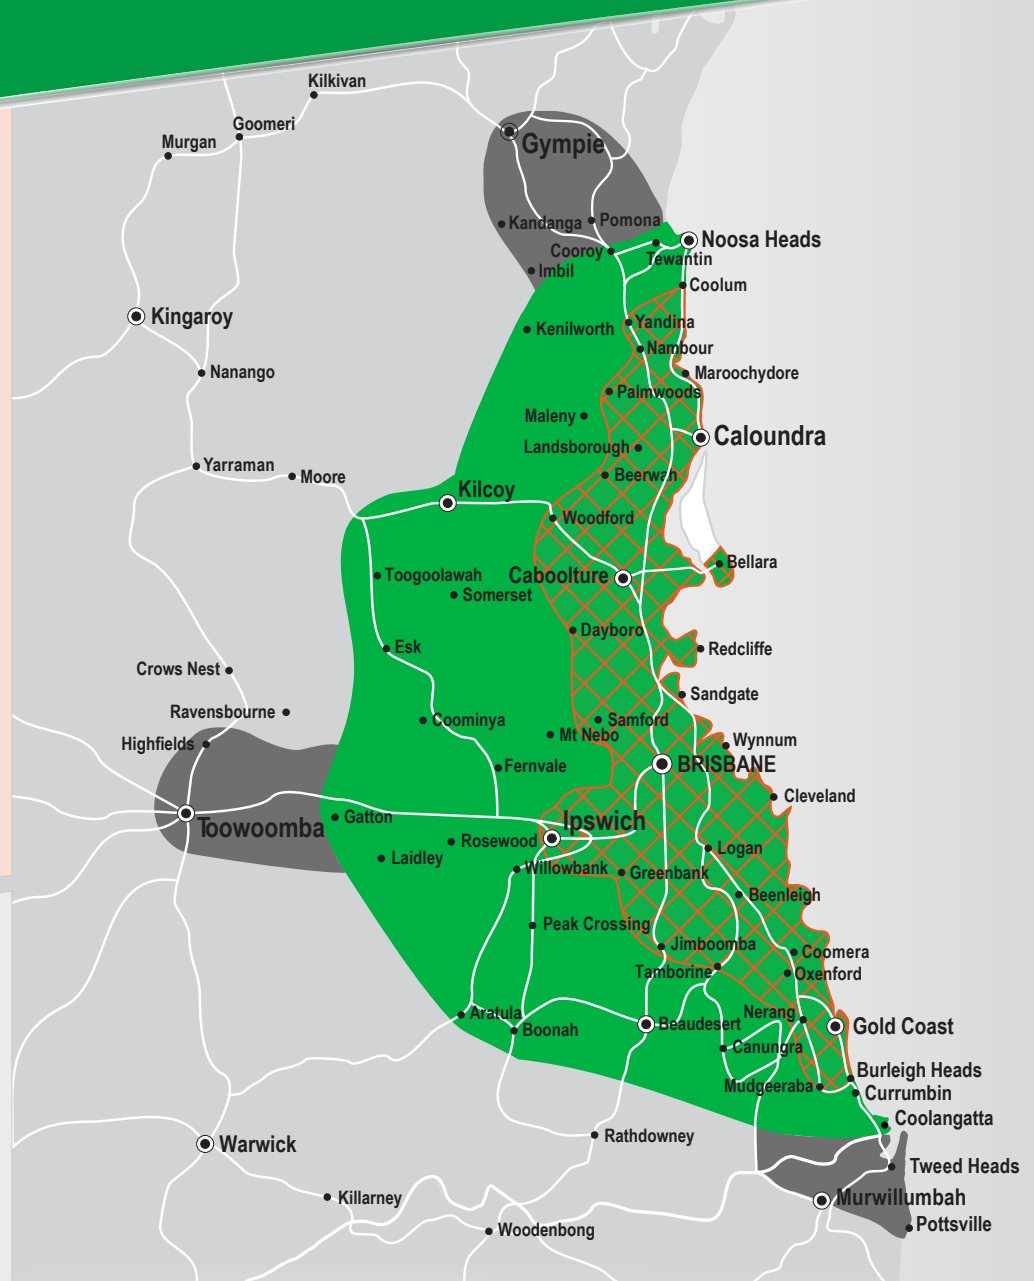

Priority Zone Border Suburbs

- | | |
|------------------|---------------------|
| Anstead | Nerang |
| Beerwah | Neurum |
| Brassall | New Beith |
| Brookfield | Ocean View |
| Burleigh Heads | One Mile |
| Camp Mountain | Oxenford |
| Cedar Creek | Pacific Pines |
| Cedarton | Palmwoods |
| Coolum | Parklands |
| Dayboro | Peachester |
| Deebing Heights | Pullenvale |
| Eudlo | Reedy Creek |
| Greenbank | Samsonvale |
| Highland Park | South MacLean |
| Highvale | South Ripley |
| Jimboomba | Springfield Central |
| King Scrub | Stanmore |
| Kobbie Creek | Stoney Creek |
| Kulangoor | Tamborine |
| Landsborough | The Gap |
| Leichardt | Upper Kedron |
| Merrimac | Wights Mountain |
| Mooloolah Valley | Woombye |
| Mount Crosby | Worongary |
| Mount Delaney | Wulkuraka |
| Mount Mee | Yamanto |
| Mount Samson | Yandina |
| Mudgeeraba | |
| Nambour | |

Notes

- **Priority deliveries (Zone P)** are available within the hashed central zone (Zone P). They are limited, subject to availability and recommended to be booked 2-3 days in advance.
- **Semi Deliveries (over 9m[#])** are limited, subject to availability and recommended to be booked 2-3 days in advance.
- **Anytime orders (Zone 1, 2 & 3)** are delivered between 7am and sunset.

ZONE		ORDER BY		FOR DELIVERY**
		Up to 9m	Over 9m [#]	
Zone 1	Central	3pm	9am	Anytime, next day
Zone 2	Regional	7.30am	enquire	Anytime, next day
Zone 3	Rural	7.30am	enquire	Anytime, 2+ Days
Zone P	Priority	10.30am	9am	Booked Priority Slot, next morning